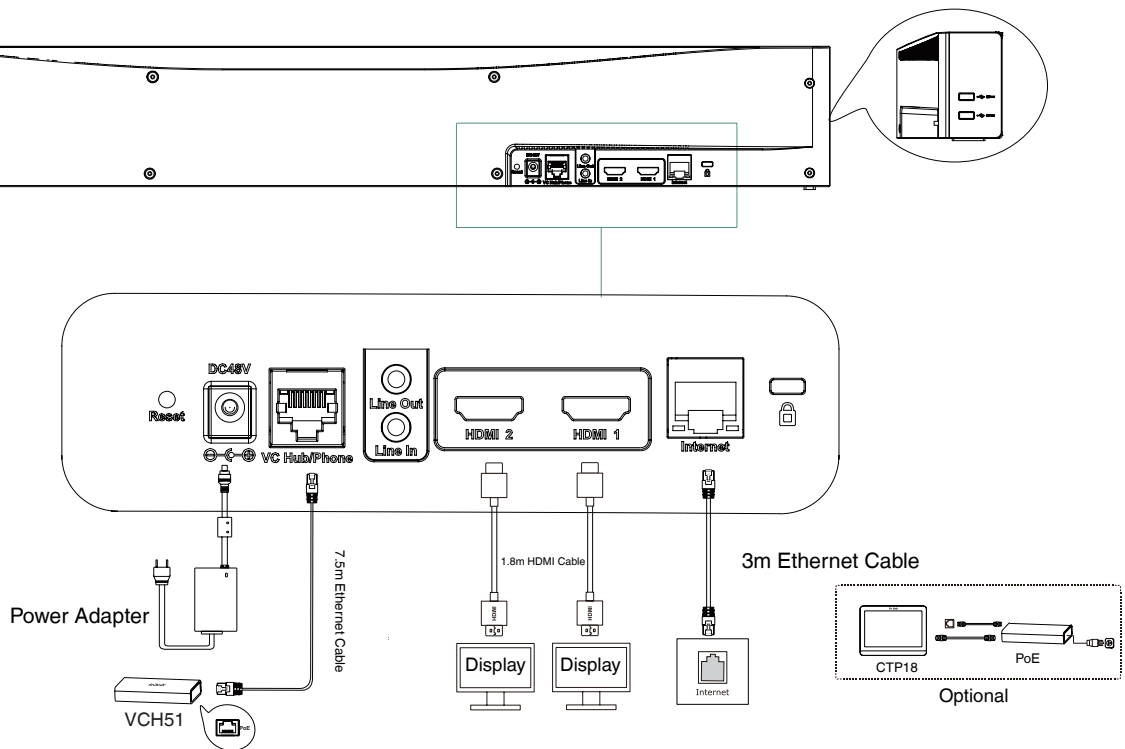

Connections

- 2 x HDMI output (CEC supported)
- HDMI input (through the VCH51 Sharing Kit)
- 1 x Line-in (3.5mm)
- 1 x Line-out (3.5mm)
- 2 x USB 2.0
- 1 x 10/100M/1000M Ethernet port

- 1 x Yealink extension port (RJ-45)
- 1 x Power port
- 1 x Security lock slot
- 1 x Reset slot

MeetingBar A30 Package

- Package contents:
 - MeetingBar A30 endpoint
 - 3m Ethernet cable
 - 2 x 1.8m HDMI cable
 - Mounting Bracket and Accessories
 - Power adapter
 - Quick Start Guide
 - Controller (optional):
 - CTP18 Touch Panel
 - VCR20 Remote Control
 - Content sharing(optional):
 - VCH51 Sharing Kit (HDMI/USB-C)^②
 - WPP20 Wireless Presentation Pod^③
- Carton Meas: 903*325*306mm

Endpoint Connections

Note:

- If you connect a touch display device, you can operate the A30 either by remote control or touch control.
- If you connect a non-touch display device, you can only use the remote control.