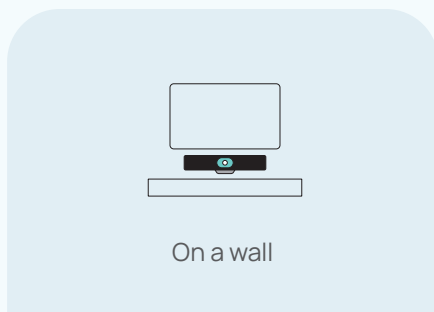

Yealink

Pro Meetings in a Simple Way

MeetingBar A10

For Small Space and Home Office

Compact design

Leading platforms

Quality audio and video

Wireless device mode

Remote device management

SIMPLE TO MAKE ROOM RIGHT

The Yealink MeetingBar A10 caters to all your small space meeting and home office needs. It is compact enough to fit in anywhere. You can set up within minutes and kick off your huddle space meeting in seconds.

MeetingBar A10 optimizes your small space design and minimizes visible cabling with diverse mounting options.

LEADING PLATFORMS WITHIN YOUR CHOICE

The MeetingBar A10 supports diverse video platform experiences. So no matter which platform you use, start your meeting right now!