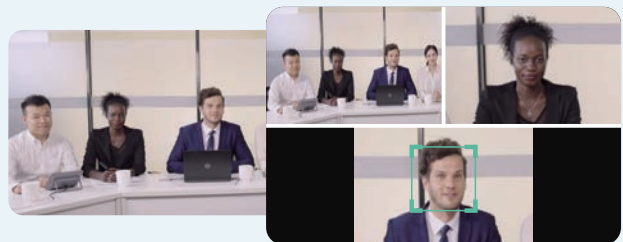

AI-POWERED VIEW, ALWAYS ON TRACK

Though compact, the bar packs powerful AI-enhanced video features. With 4k camera and 120° field of view, important moments are captured clearly.

Auto Framing

Auto Framing recognizes the number and the positions of attendees, framing everyone smoothly in the most appropriate view.

Speaker Tracking

Speaker Tracking frames a real-time close-up on the speaker, bringing a vivid face-to-face meeting experience.

Smart Gallery (Zoom Only)

Smart gallery displays one panoramic view, and two individual view of the current and last active speaker. This allows to display the group more clearly to remote attendees.