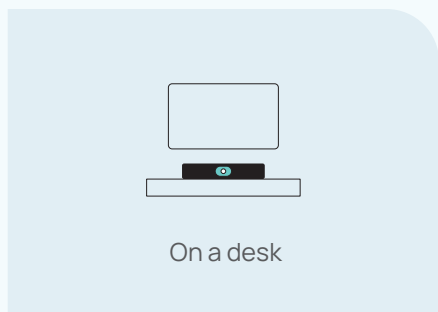

Yealink

Pro Meetings in a Simple Way

MeetingBar A10

For Small Space and Home Office

Compact design

Leading platforms

Quality audio and video

Wireless device mode

Remote device management

SIMPLE TO MAKE ROOM RIGHT

The Yealink MeetingBar A10 caters to all your small space meeting and home office needs. It is compact enough to fit in anywhere. You can set up within minutes and kick off your huddle space meeting in seconds.

MeetingBar A10 optimizes your small space design and minimizes visible cabling with diverse mounting options.

LEADING PLATFORMS WITHIN YOUR CHOICE

The MeetingBar A10 supports diverse video platform experiences. So no matter which platform you use, start your meeting right now!